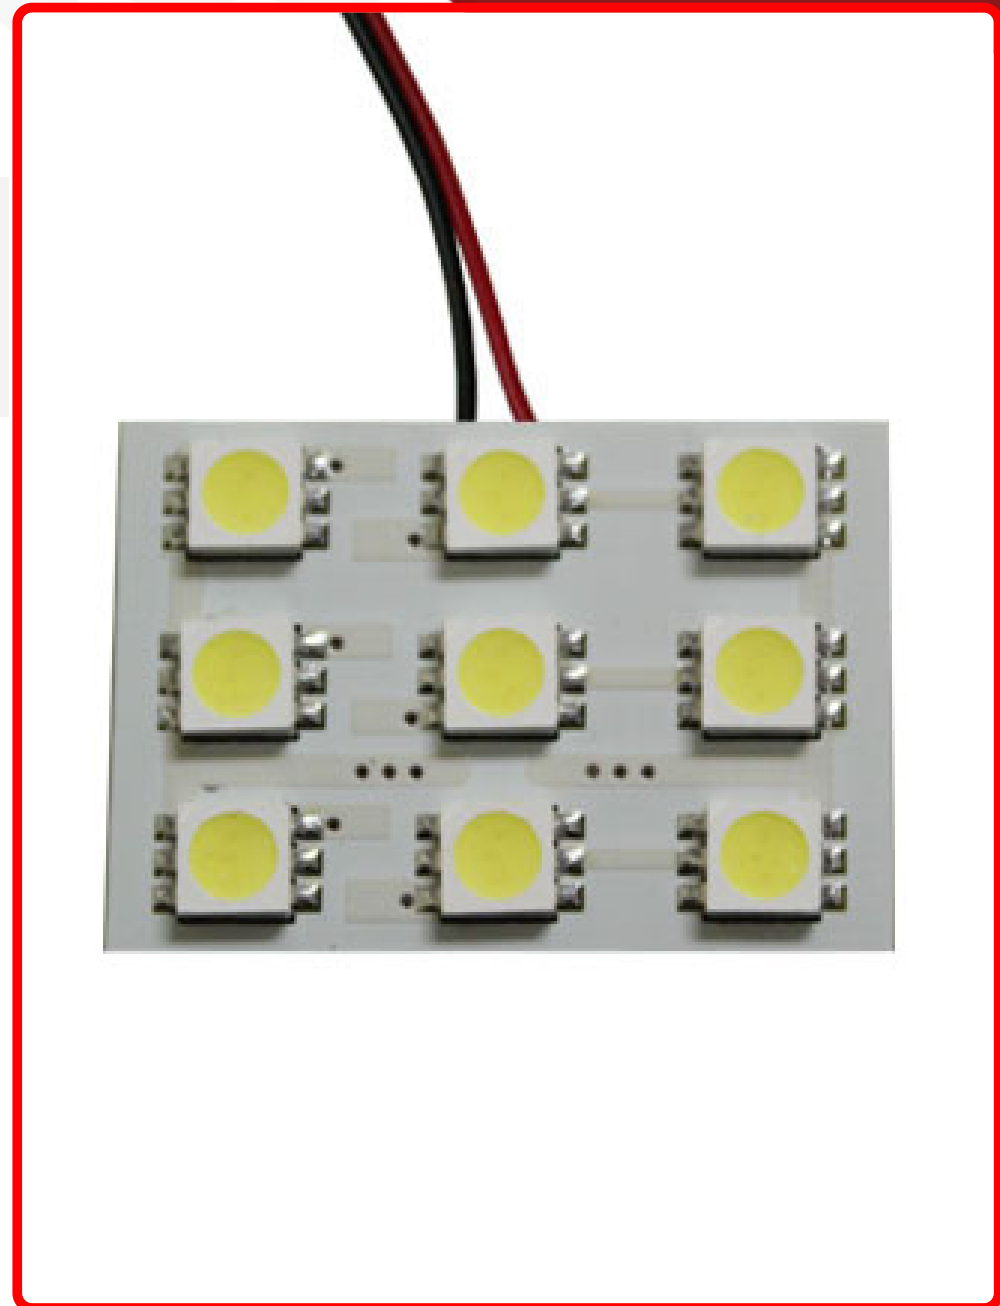

Lumens

Beam Pattern

Product Information

Step it up and replace your stock bulbs with our professional grade 5050 LED replacement bulbs for brighter, crisper illumination Race Sport Lighting's LED Replacement Bulbs are available in a variety of bases and colors for virtually any application, and are the perfect solution to upgrade your interior or exterior automotive lighting • 1 Year Warranty

Est. Labor

Hours

Gross Weight

0.10

Width

3.00

Net Weight

0.10

Height

5.00

DIM Weight

0.11

Depth

1.00

Prop 65 WARNING: This product can expose you to chemicals, which are known to the State of California to cause cancer and birth defects or other reproductive harm. For more information go to www.P65Warnings.ca.gov

www.racesportinc.com